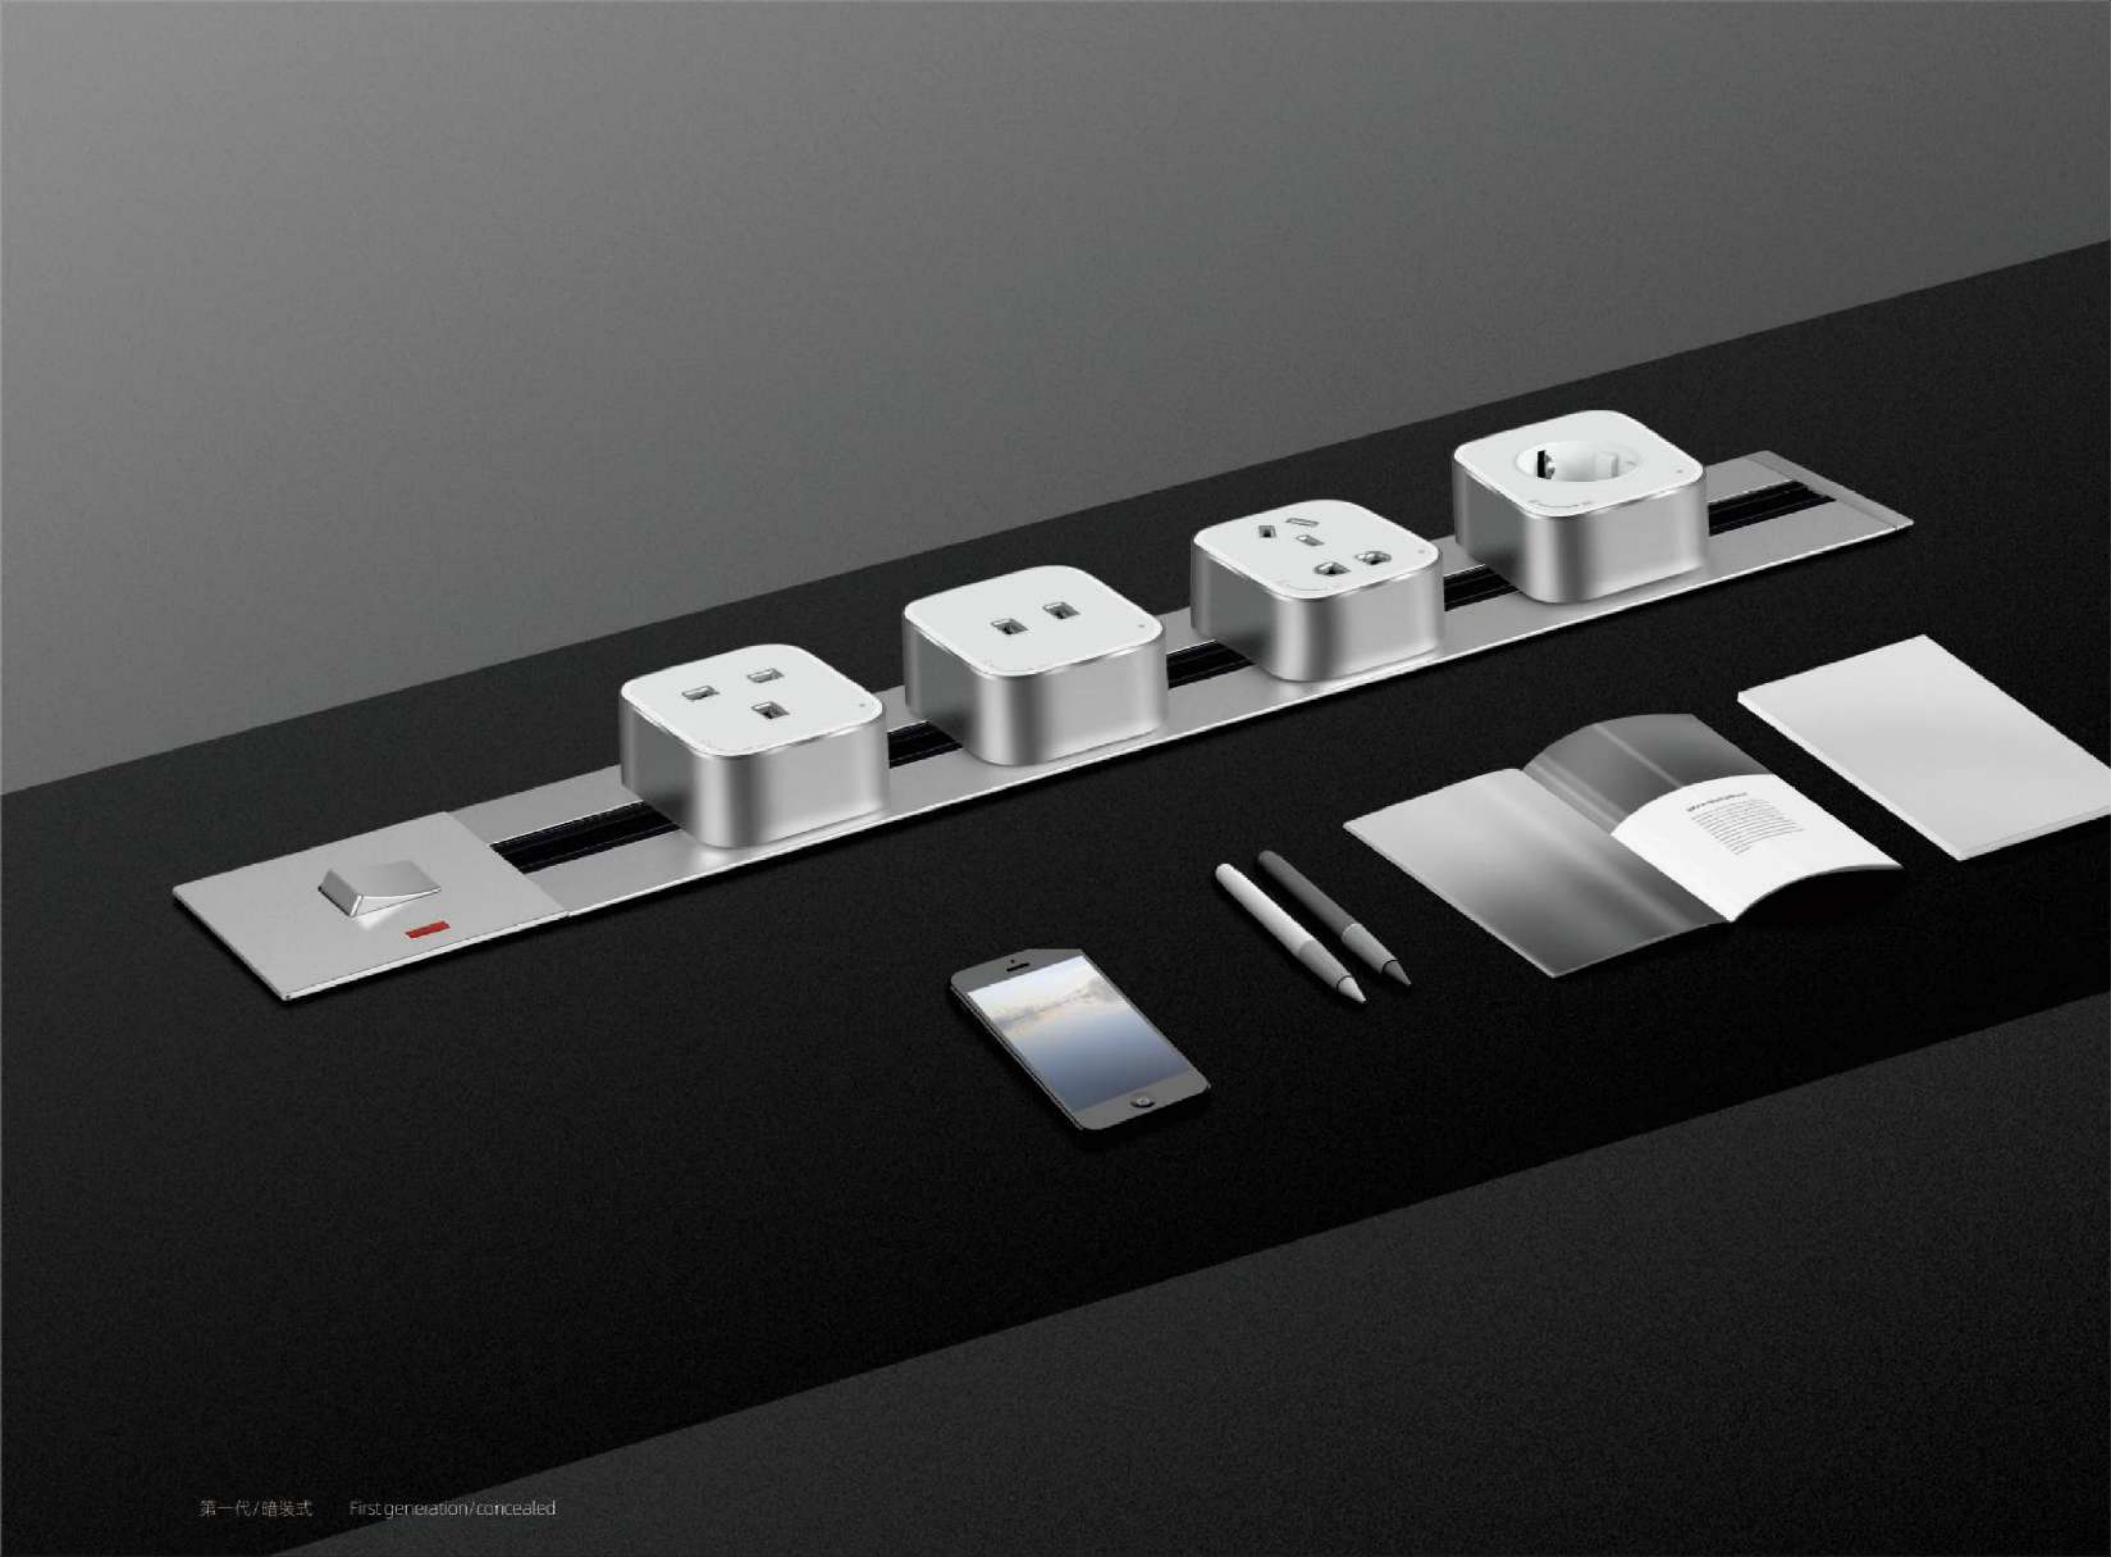

The first  
Generation surface mounted track (left and right wiring)

第一代暗裝軌道(左右接線)

The first  
Generation of track socket(With switch)

第一代明裝軌道(帶開關)

# Interpreting spatial aesthetics Create a quality life

Break the traditional wall socket layout  
Both modern beauty and practicality  
Compatible with different home decoration styles

First Generation  
Track socket (left and right wiring)  
第一代軌道插座(左右接線)